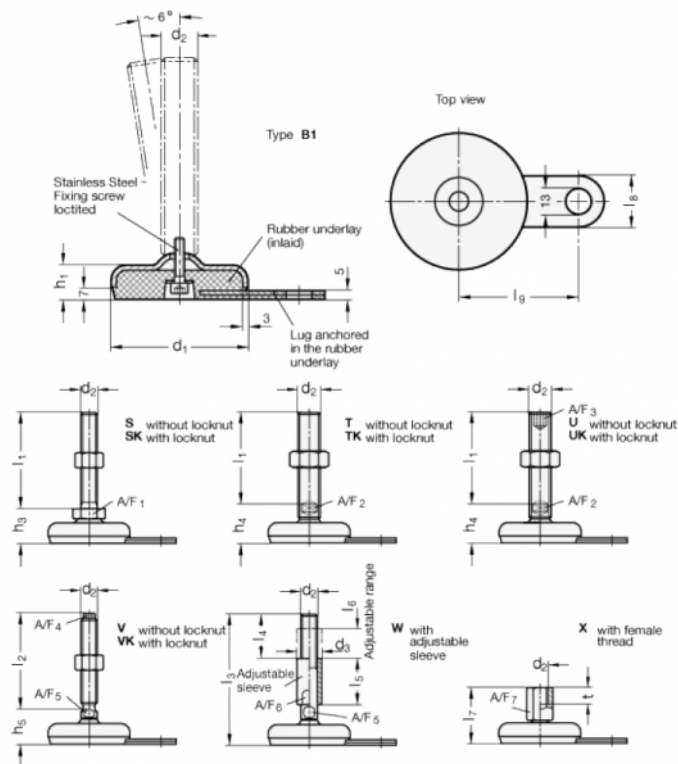

Article number: 203380M2075B1U

Description: E+G levelling foot
GN 33-80-M20-75-B1-U, Stainless steel

Note: U Without nut, Hexagon socket at the top, Wrench flat at the bottom

Measures

A/F2 = 15

l9 = 70

A/F3 = 10

d1 = 80

d2 = M20

h1 = 18

h3 = 35

l1 = 75

l8 = 30